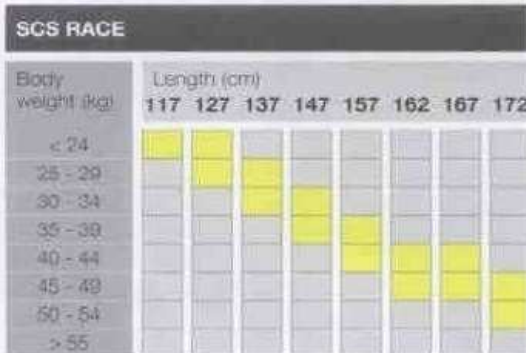

LENGTHS RECOMMENDATION JUNIOR

LENGTHS RECOMMENDATION SUPERLITE CROWN