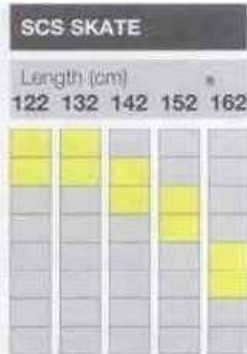

LENGTHS RECOMMENDATION JUNIOR

LENGTHS RECOMMENDATION SUPERLITE CROWN