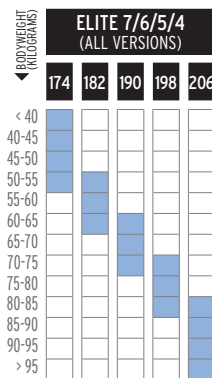

NORDIC WEIGHT CHART

BODYWEIGHT (KILOGRAMS)

■ FOR VERY GOOD SKIERS IN THEIR CATEGORY

CLASSIC

JUNIOR

Ski length = Skier height + 10 to 20 cm

SKATE

JUNIOR

Ski length = Skier height + 5 to 15 cm

ELITE

SNOWSCAPE

X-ADVENTURE