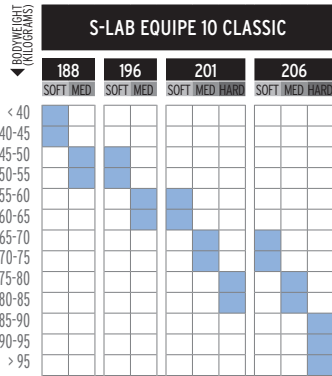

NORDIC WEIGHT CHART

BODYWEIGHT (KILOGRAMS)

■ FOR VERY GOOD SKIERS IN THEIR CATEGORY

CLASSIC

JUNIOR

Ski length = Skier height + 10 to 20 cm

SKATE

JUNIOR

Ski length = Skier height + 5 to 15 cm

ELITE

SNOWSCAPE

X-ADVENTURE