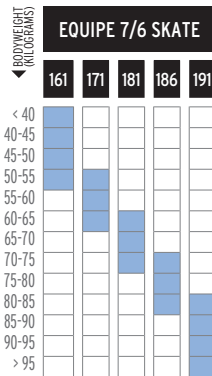

NORDIC WEIGHT CHART

BODYWEIGHT (KILOGRAMS)

■ FOR VERY GOOD SKIERS IN THEIR CATEGORY

CLASSIC

JUNIOR

Ski length = Skier height + 10 to 20 cm

SKATE

JUNIOR

Ski length = Skier height + 5 to 15 cm

ELITE

SNOWSCAPE

X-ADVENTURE