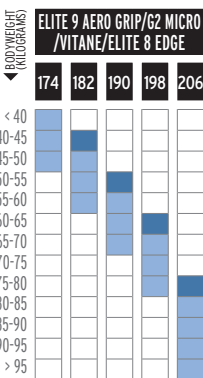

NORDIC WEIGHT CHART

BODYWEIGHT (KILOGRAMS)

■ FOR VERY GOOD SKIERS IN THEIR CATEGORY

CLASSIC

JUNIOR

Ski length = Skier height + 10 to 20 cm

SKATE

JUNIOR

Ski length = Skier height + 5 to 15 cm

ELITE

SNOWSCAPE

X-ADVENTURE