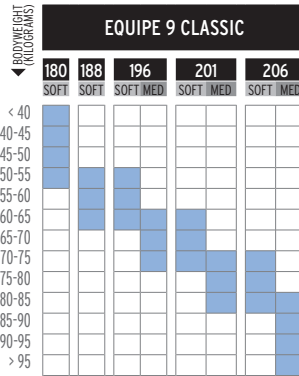

NORDIC WEIGHT CHART

BODYWEIGHT (KILOGRAMS)

■ FOR VERY GOOD SKIERS IN THEIR CATEGORY

CLASSIC

JUNIOR

Ski length = Skier height + 10 to 20 cm

SKATE

JUNIOR

Ski length = Skier height + 5 to 15 cm

ELITE

SNOWSCAPE

X-ADVENTURE