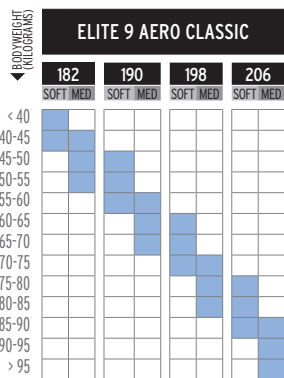

NORDIC WEIGHT CHART

BODYWEIGHT (KILOGRAMS)

■ FOR VERY GOOD SKIERS IN THEIR CATEGORY

CLASSIC

JUNIOR

Ski length = Skier height + 10 to 20 cm

SKATE

JUNIOR

Ski length = Skier height + 5 to 15 cm

ELITE

SNOWSCAPE

X-ADVENTURE