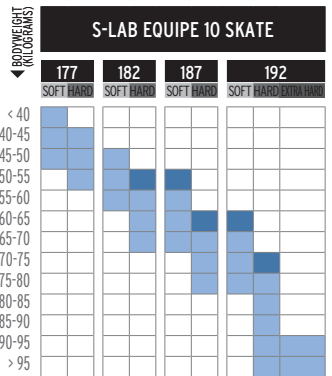

NORDIC WEIGHT CHART

BODYWEIGHT (KILOGRAMS)

■ FOR VERY GOOD SKIERS IN THEIR CATEGORY

CLASSIC

JUNIOR

Ski length = Skier height + 10 to 20 cm

SKATE

JUNIOR

Ski length = Skier height + 5 to 15 cm

ELITE

SNOWSCAPE

X-ADVENTURE