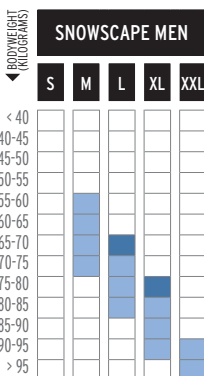

NORDIC WEIGHT CHART

BODYWEIGHT (KILOGRAMS)

■ FOR VERY GOOD SKIERS IN THEIR CATEGORY

CLASSIC

JUNIOR

Ski length = Skier height + 10 to 20 cm

SKATE

JUNIOR

Ski length = Skier height + 5 to 15 cm

ELITE

SNOWSCAPE

X-ADVENTURE