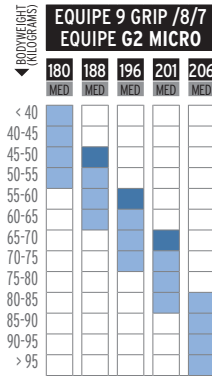

NORDIC WEIGHT CHART

BODYWEIGHT (KILOGRAMS)

■ FOR VERY GOOD SKIERS IN THEIR CATEGORY

CLASSIC

JUNIOR

Ski length = Skier height + 10 to 20 cm

SKATE

JUNIOR

Ski length = Skier height + 5 to 15 cm

ELITE

SNOWSCAPE

X-ADVENTURE