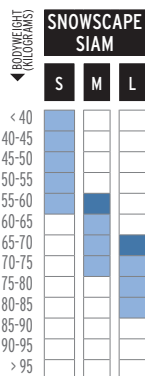

NORDIC WEIGHT CHART

BODYWEIGHT (KILOGRAMS)

■ FOR VERY GOOD SKIERS IN THEIR CATEGORY

CLASSIC

JUNIOR

Ski length = Skier height + 10 to 20 cm

SKATE

JUNIOR

Ski length = Skier height + 5 to 15 cm

ELITE

SNOWSCAPE

X-ADVENTURE