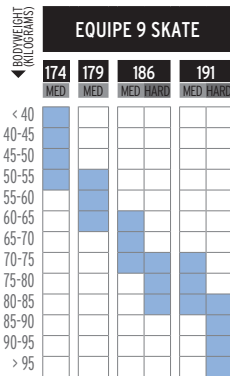

NORDIC WEIGHT CHART

BODYWEIGHT (KILOGRAMS)

■ FOR VERY GOOD SKIERS IN THEIR CATEGORY

CLASSIC

JUNIOR

Ski length = Skier height + 10 to 20 cm

SKATE

JUNIOR

Ski length = Skier height + 5 to 15 cm

ELITE

SNOWSCAPE

X-ADVENTURE