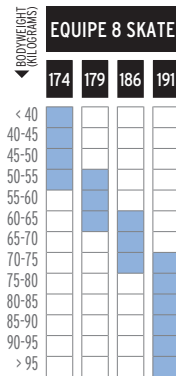

NORDIC WEIGHT CHART

BODYWEIGHT (KILOGRAMS)

■ FOR VERY GOOD SKIERS IN THEIR CATEGORY

CLASSIC

JUNIOR

Ski length = Skier height + 10 to 20 cm

SKATE

JUNIOR

Ski length = Skier height + 5 to 15 cm

ELITE

SNOWSCAPE

X-ADVENTURE