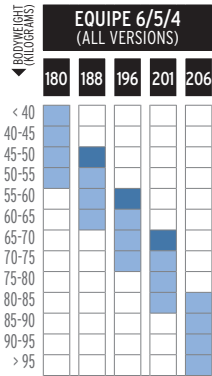

NORDIC WEIGHT CHART

BODYWEIGHT (KILOGRAMS)

■ FOR VERY GOOD SKIERS IN THEIR CATEGORY

CLASSIC

JUNIOR

Ski length = Skier height + 10 to 20 cm

SKATE

JUNIOR

Ski length = Skier height + 5 to 15 cm

ELITE

SNOWSCAPE

X-ADVENTURE